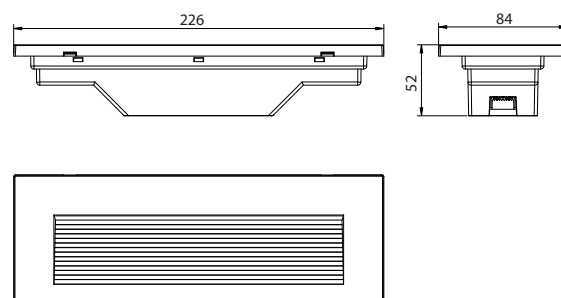

TYPE

Professional LED for **Outdoor Lighting**

PRO	CRI ≥ 80	
IP65		100°
220-240V 50/60Hz		15,000h L70

Model:	Ernest in line
Format:	Rectangular
Location:	Exterior
Wattage:	6W
Materials:	Aluminium
Led Color:	3000K / 4000K / 6500K
Product Dimension:	226*84*52mm
IP Code:	65
Fixation:	Wall
CRI :	80
Lumen Output:	300
Frequency:	50/60 Hz
Beam Angle:	100°

CCT switch

DIMENSION DRAW

OUTDOOR